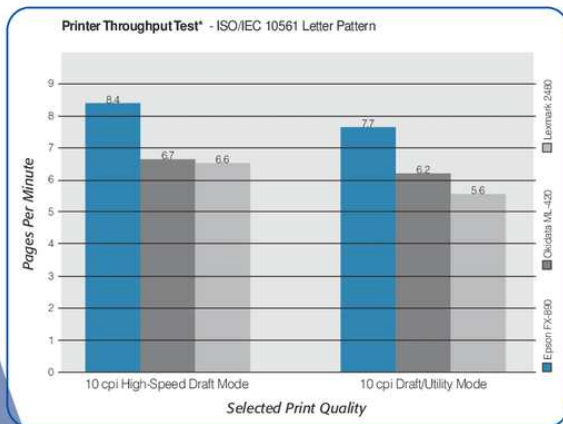

Easy integration and maximum productivity in demanding print environments

A full-featured, high-value performer, the Epson FX-890 offers the durability and ease of use required for critical daily print requirements. This 9-pin, narrow-carriage workhorse boasts an MTBF rating of 20,000 power-on hours (POH) and speeds of up to 680 cps.

Engineered for seamless integration into virtually any system, it provides standard Parallel, USB, and additional connectivity options. And, it includes Epson Remote Configuration Manager™ software for easy printer setup and simple setting selections via most Windows® operating systems. Ideal for rugged environments, this robust printer is the perfect drop-in replacement for the Epson FX-880/880+/980 or Okidata® Microline® 320/320 Turbo.

An extremely reliable, high-speed performer, the Epson FX-890 races through forms up to 7 parts thick through four convenient paper paths. Its easy-to-install 7.5 million character ribbon cartridge boosts productivity and ensures a low cost per page, while its 400 million character print head life offers added dependability.

Complete with a newly designed control panel featuring a lock-out mode and other intuitive functions, this versatile product is the ideal solution for demanding print environments. And, as part of a comprehensive three-year warranty, it's backed by superior technical support from the world leader in impact printing.

Key Features

Ultra fast 9-pin printing

- Speeds through multipart forms, reports, labels, and more at up to 680 cps

Extreme reliability in demanding print environments

- Offers an MTBF rating of 20,000 POH and a 400 million character print head life

User-friendly setup and operation