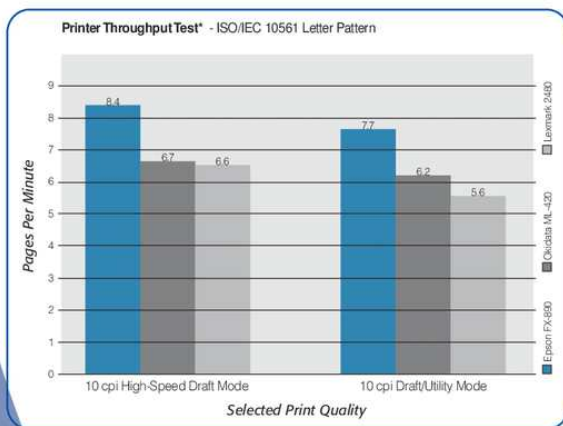

Easy integration and maximum productivity in demanding print environments

A full-featured, high-value performer, the Epson FX-890 offers the durability and ease of use required for critical daily print requirements. This 9-pin, narrow-carriage workhorse boasts an MTBF rating of 20,000 power-on hours (POH) and speeds of up to 680 cps.

Engineered for seamless integration into virtually any system, it provides standard Parallel, USB, and additional connectivity options. And, it includes Epson Remote Configuration Manager™ software for easy printer setup and simple setting selections via most Windows® operating systems. Ideal for rugged environments, this robust printer is the perfect drop-in replacement for the Epson FX-880/880+/980 or Okidata® Microline® 320/320 Turbo.

An extremely reliable, high-speed performer, the Epson FX-890 races through forms up to 7 parts thick through four convenient paper paths. Its easy-to-install 7.5 million character ribbon cartridge boosts productivity and ensures a low cost per page, while its 400 million character print head life offers added dependability.

Complete with a newly designed control panel featuring a lock-out mode and other intuitive functions, this versatile product is the ideal solution for demanding print environments. And, as part of a comprehensive three-year warranty, it's backed by superior technical support from the world leader in impact printing.

Key Features

Ultra fast 9-pin printing

- Speeds through multipart forms, reports, labels, and more at up to 680 cps

Extreme reliability in demanding print environments

- Offers an MTBF rating of 20,000 POH and a 400 million character print head life

User-friendly setup and operation